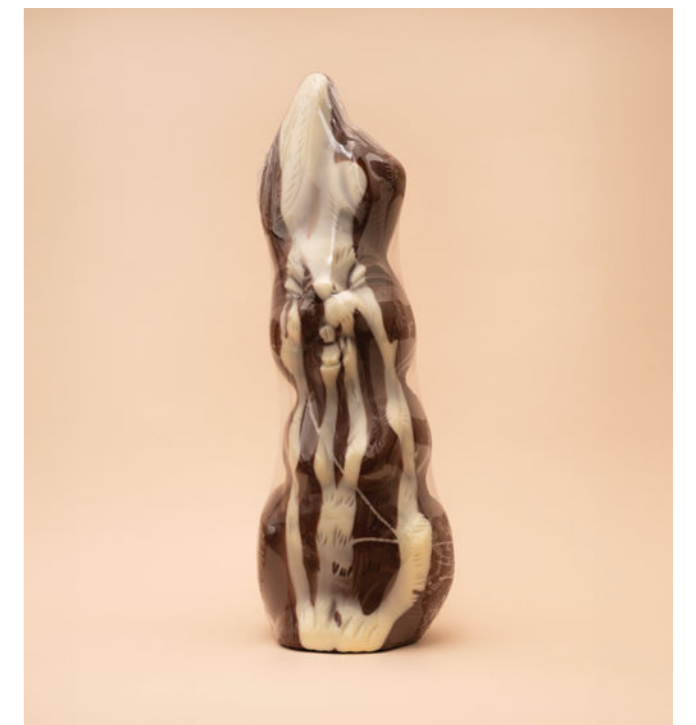

500g Compound
Chocolate Shrink
Wrapped Bunnies

CHOCOLATE COMPOUND SHRINK
WRAPPED BUNNY

WEIGHT: 500g
CODE: EA500BUNNY
TYPE: Milk
Units per carton: 9

WHITE COMPOUND SHRINK
WRAPPED BUNNY

WEIGHT: 500g
CODE: EA500WBUNNY
TYPE: WHITE
UNITS PER CARTON: 9